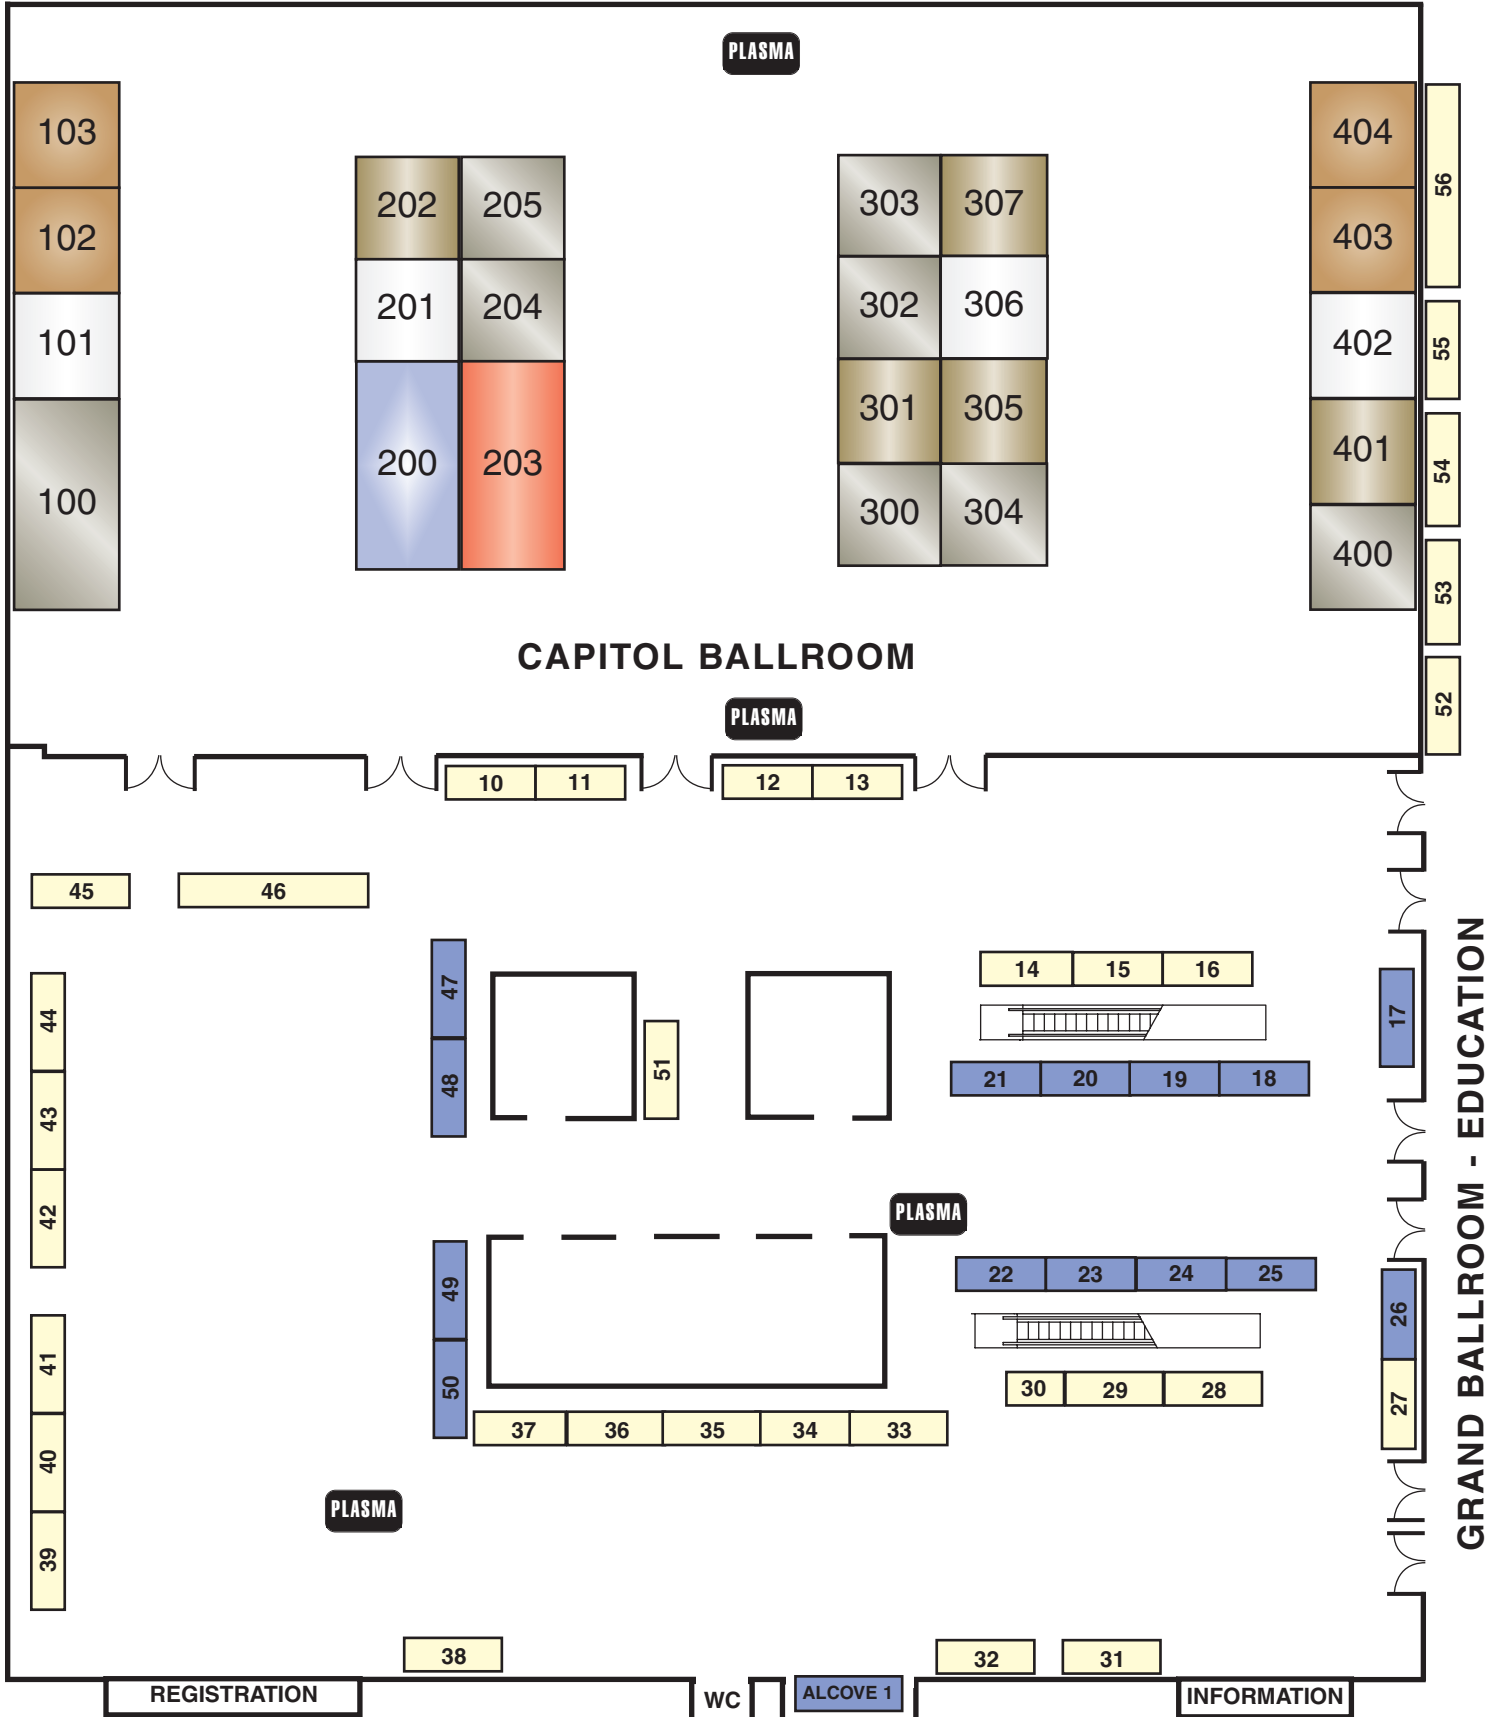

DLS 2010 LAYOUT

BALLROOM LEVEL -3

- 
ALPHA
- 
SILVER
- 
BRONZE
- 
DIAMOND
- 
GOLD
- 
PLATINUM
- 
PREMIUM